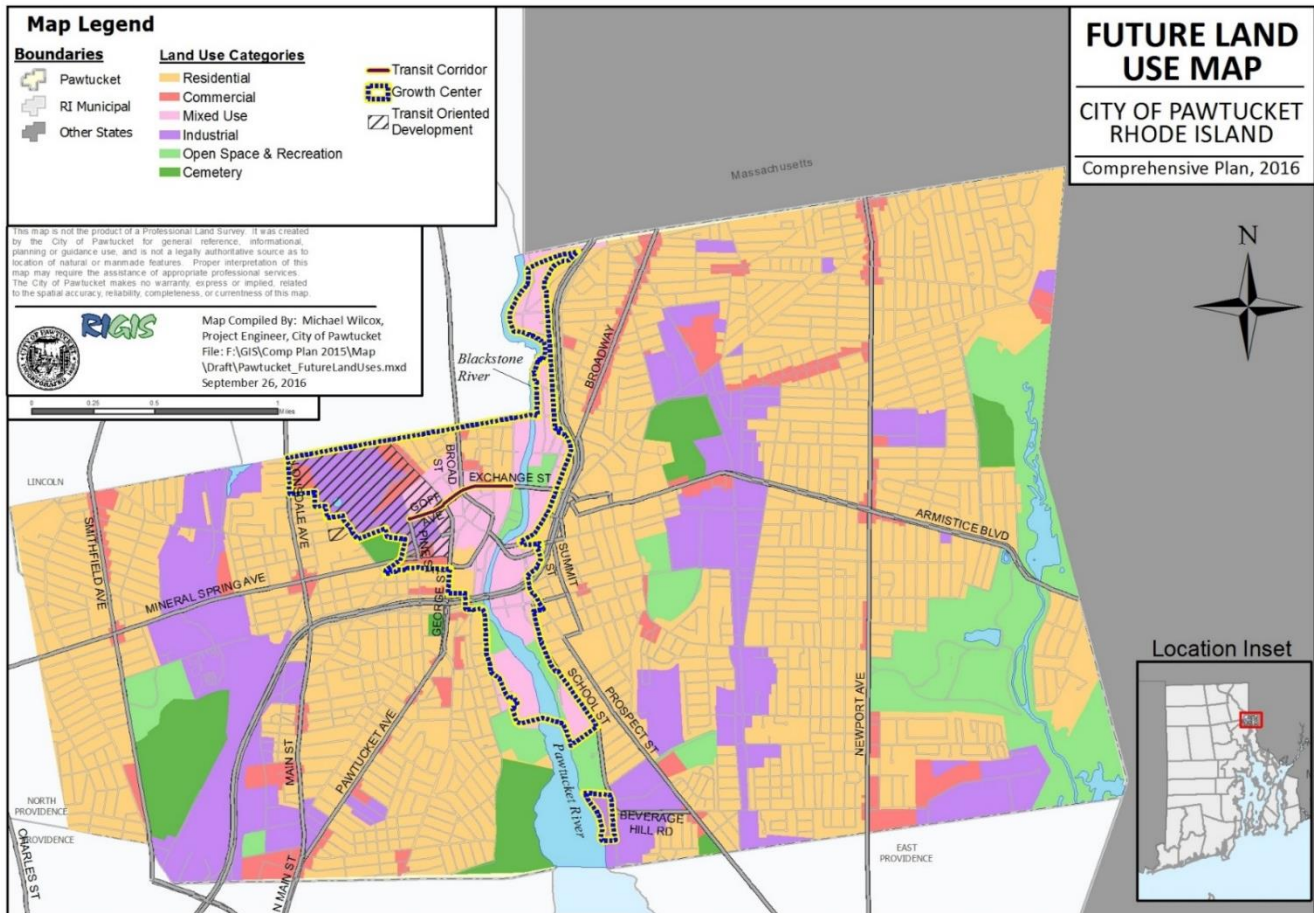

Figure H. Growth Center District Future Land Use Map

This Amendment conforms to the Goals, Objectives and Policies of the City's Comprehensive Plan. The removal of blighted and substandard conditions from the Redevelopment Area will allow more opportunities to implement the vision of the Comprehensive Plan. The goals, objectives and policies set forth in the Comprehensive Plan, met by this Amendment are as follows:

- Land Use Goal 2. Invest in the City's designated growth center and recognize the different objectives of its components including the Riverfront
- Land Use Objective 4. Increase the amount of available public recreation areas
- Land Use Policy 4. Maintain an updated file on all brownfields sites and encourage the remediation of these sites where necessary
- Land Use Policy 7. Accommodate new industrial, commercial, residential, and other developments through carefully considered rezoning
- Land Use Policy 8. Implement the Riverfront Development Plan
- Land Use Policy 9. Wherever possible, encourage pedestrian and bicycle links along the riverfront as well as throughout the City
- Economic Development Goal 3. Promote economic growth that capitalizes on the City's strengths
- Economic Development Goal 4. Use the Growth Center as a focus for economic development