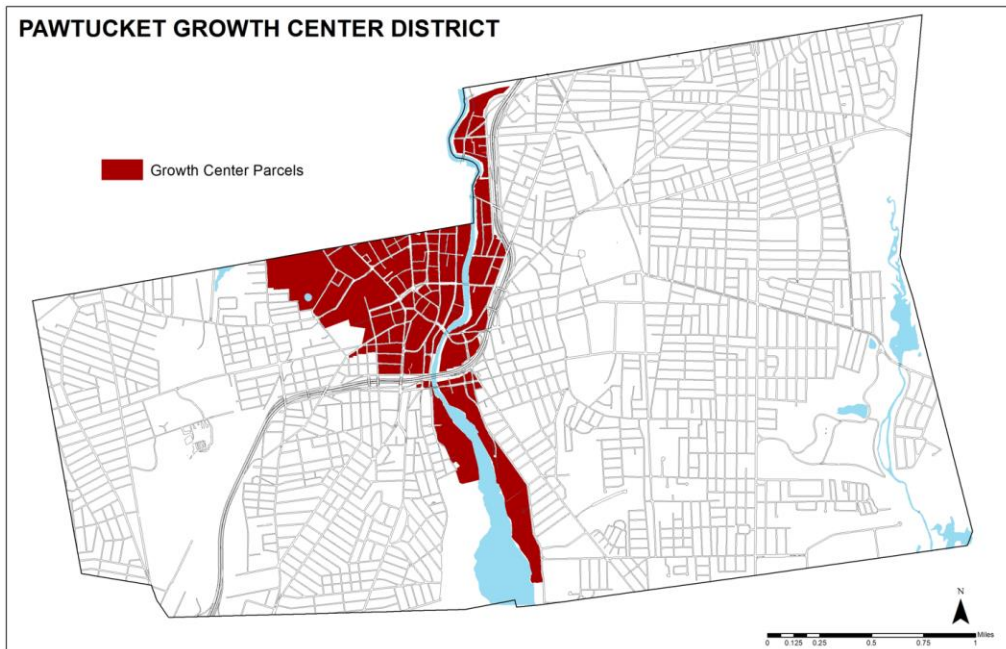

Figure C. *Ballpark District*

The Growth Center District shown below in [Figure D](#) was identified by the City in its 2016 Comprehensive Plan and includes the area around the Pawtucket/Central Falls Train Station, downtown Pawtucket and also the riverfront. Consistent with the Super TIF Legislation, the Growth Center District is the growth center district described in a redevelopment plan or in a tax

Figure D. *Growth Center District*

B. Project Area

The following area in the City is hereby designated as the Tidewater Landing Project Area:

The Tidewater Landing Project Area is comprised of 5 parcels (listed below) totaling roughly 27.5 acres as shown on the map below.