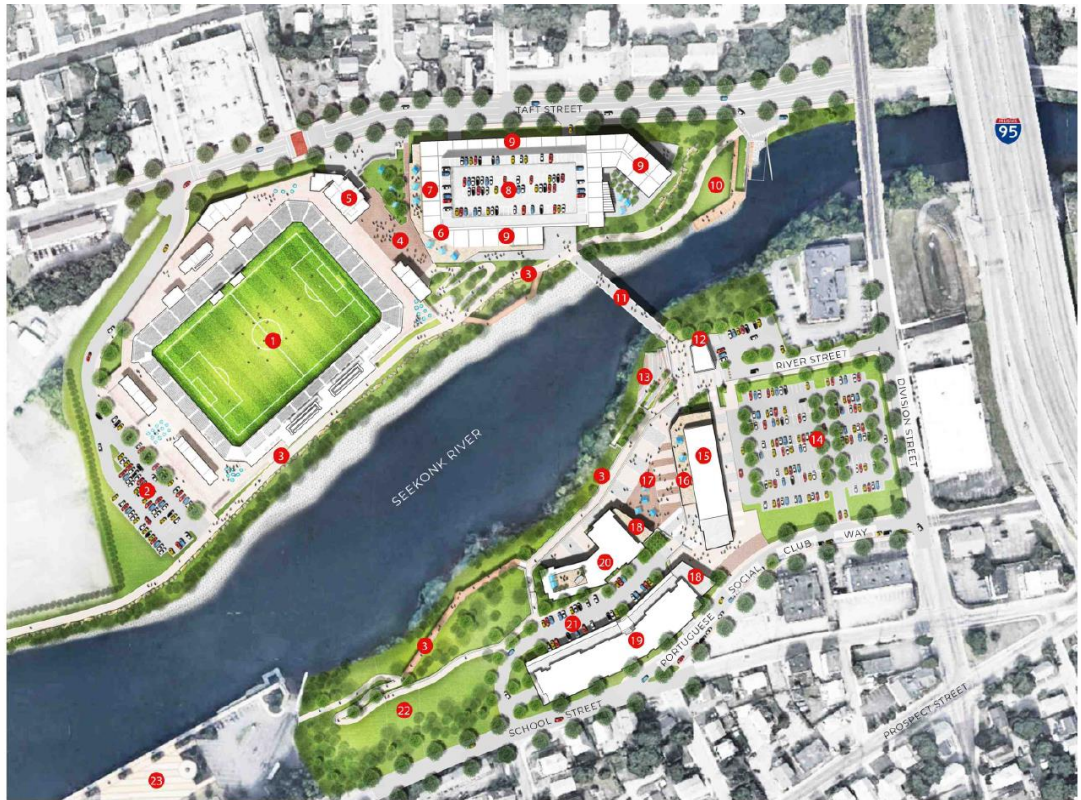

A. Proposed Land Uses in the Project Area

Figure F below is a map of the Tidewater Landing Master Plan that was approved by the City Planning Commission on January 19, 2021. The Tidewater Landing Project includes development on either side of the Seekonk River.

[Remainder of page intentionally left blank]

- TIDEWATER SITE**
- 1 USL CHAMPIONSHIP SOCCER STADIUM
 - 2 PARKING LOT
 - 3 RIVER WALK
 - 4 EVENT PLAZA
 - 5 STADIUM AMENITY BUILDING
 - 6 RETAIL RESTAURANT
 - 7 SOCCER TEAM FRONT OFFICE
 - 8 PARKING GARAGE
 - 9 RESIDENTIAL BUILDING
 - 10 TOWN LANDING
 - 11 PEDESTRIAN BRIDGE
- DIVISION STREET DEVELOPMENT**
- 12 POP-UP RETAIL
 - 13 AMPHITHEATER TO WATER
 - 14 PARKING LOT
 - 15 OFFICE
 - 16 RETAIL/FOOD HALL
 - 17 EVENT/DINING PLAZA
 - 18 GROUND FLOOR RETAIL
 - 19 RESIDENTIAL BUILDING WITH PARKING
 - 20 RESIDENTIAL BUILDING
 - 21 PARKING LOT
 - 22 OVERLOOK PARK
 - 23 FESTIVAL PIER