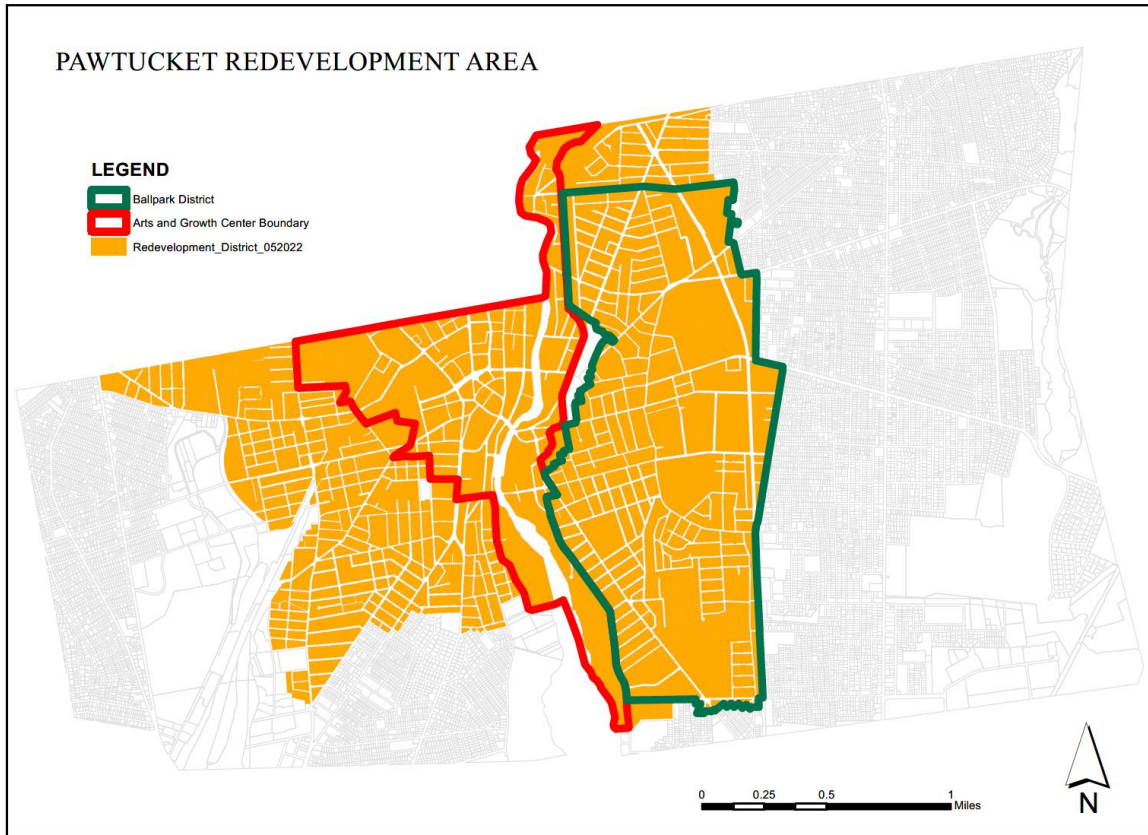

III. Description of Boundaries

A. Redevelopment Area

The City has one Redevelopment Area for the entire City, which consists of approximately 33% of the geographic area of the City. The Redevelopment Area includes all or portions of twelve contiguous census tracts which exhibit indices of distress. The Redevelopment Area was expanded pursuant to Amendment No. 16 to include all of the areas identified in the Super TIF Legislation, including the Arts District, the Ballpark District and the Growth Center District, as shown in Figure A below. Figures B, C and D below show each of the Arts District, the Ballpark District and the Growth Center District, respectively. A list by Assessor’s map, block and parcel of all properties within the Redevelopment Area is included on Appendix A to this Amendment.