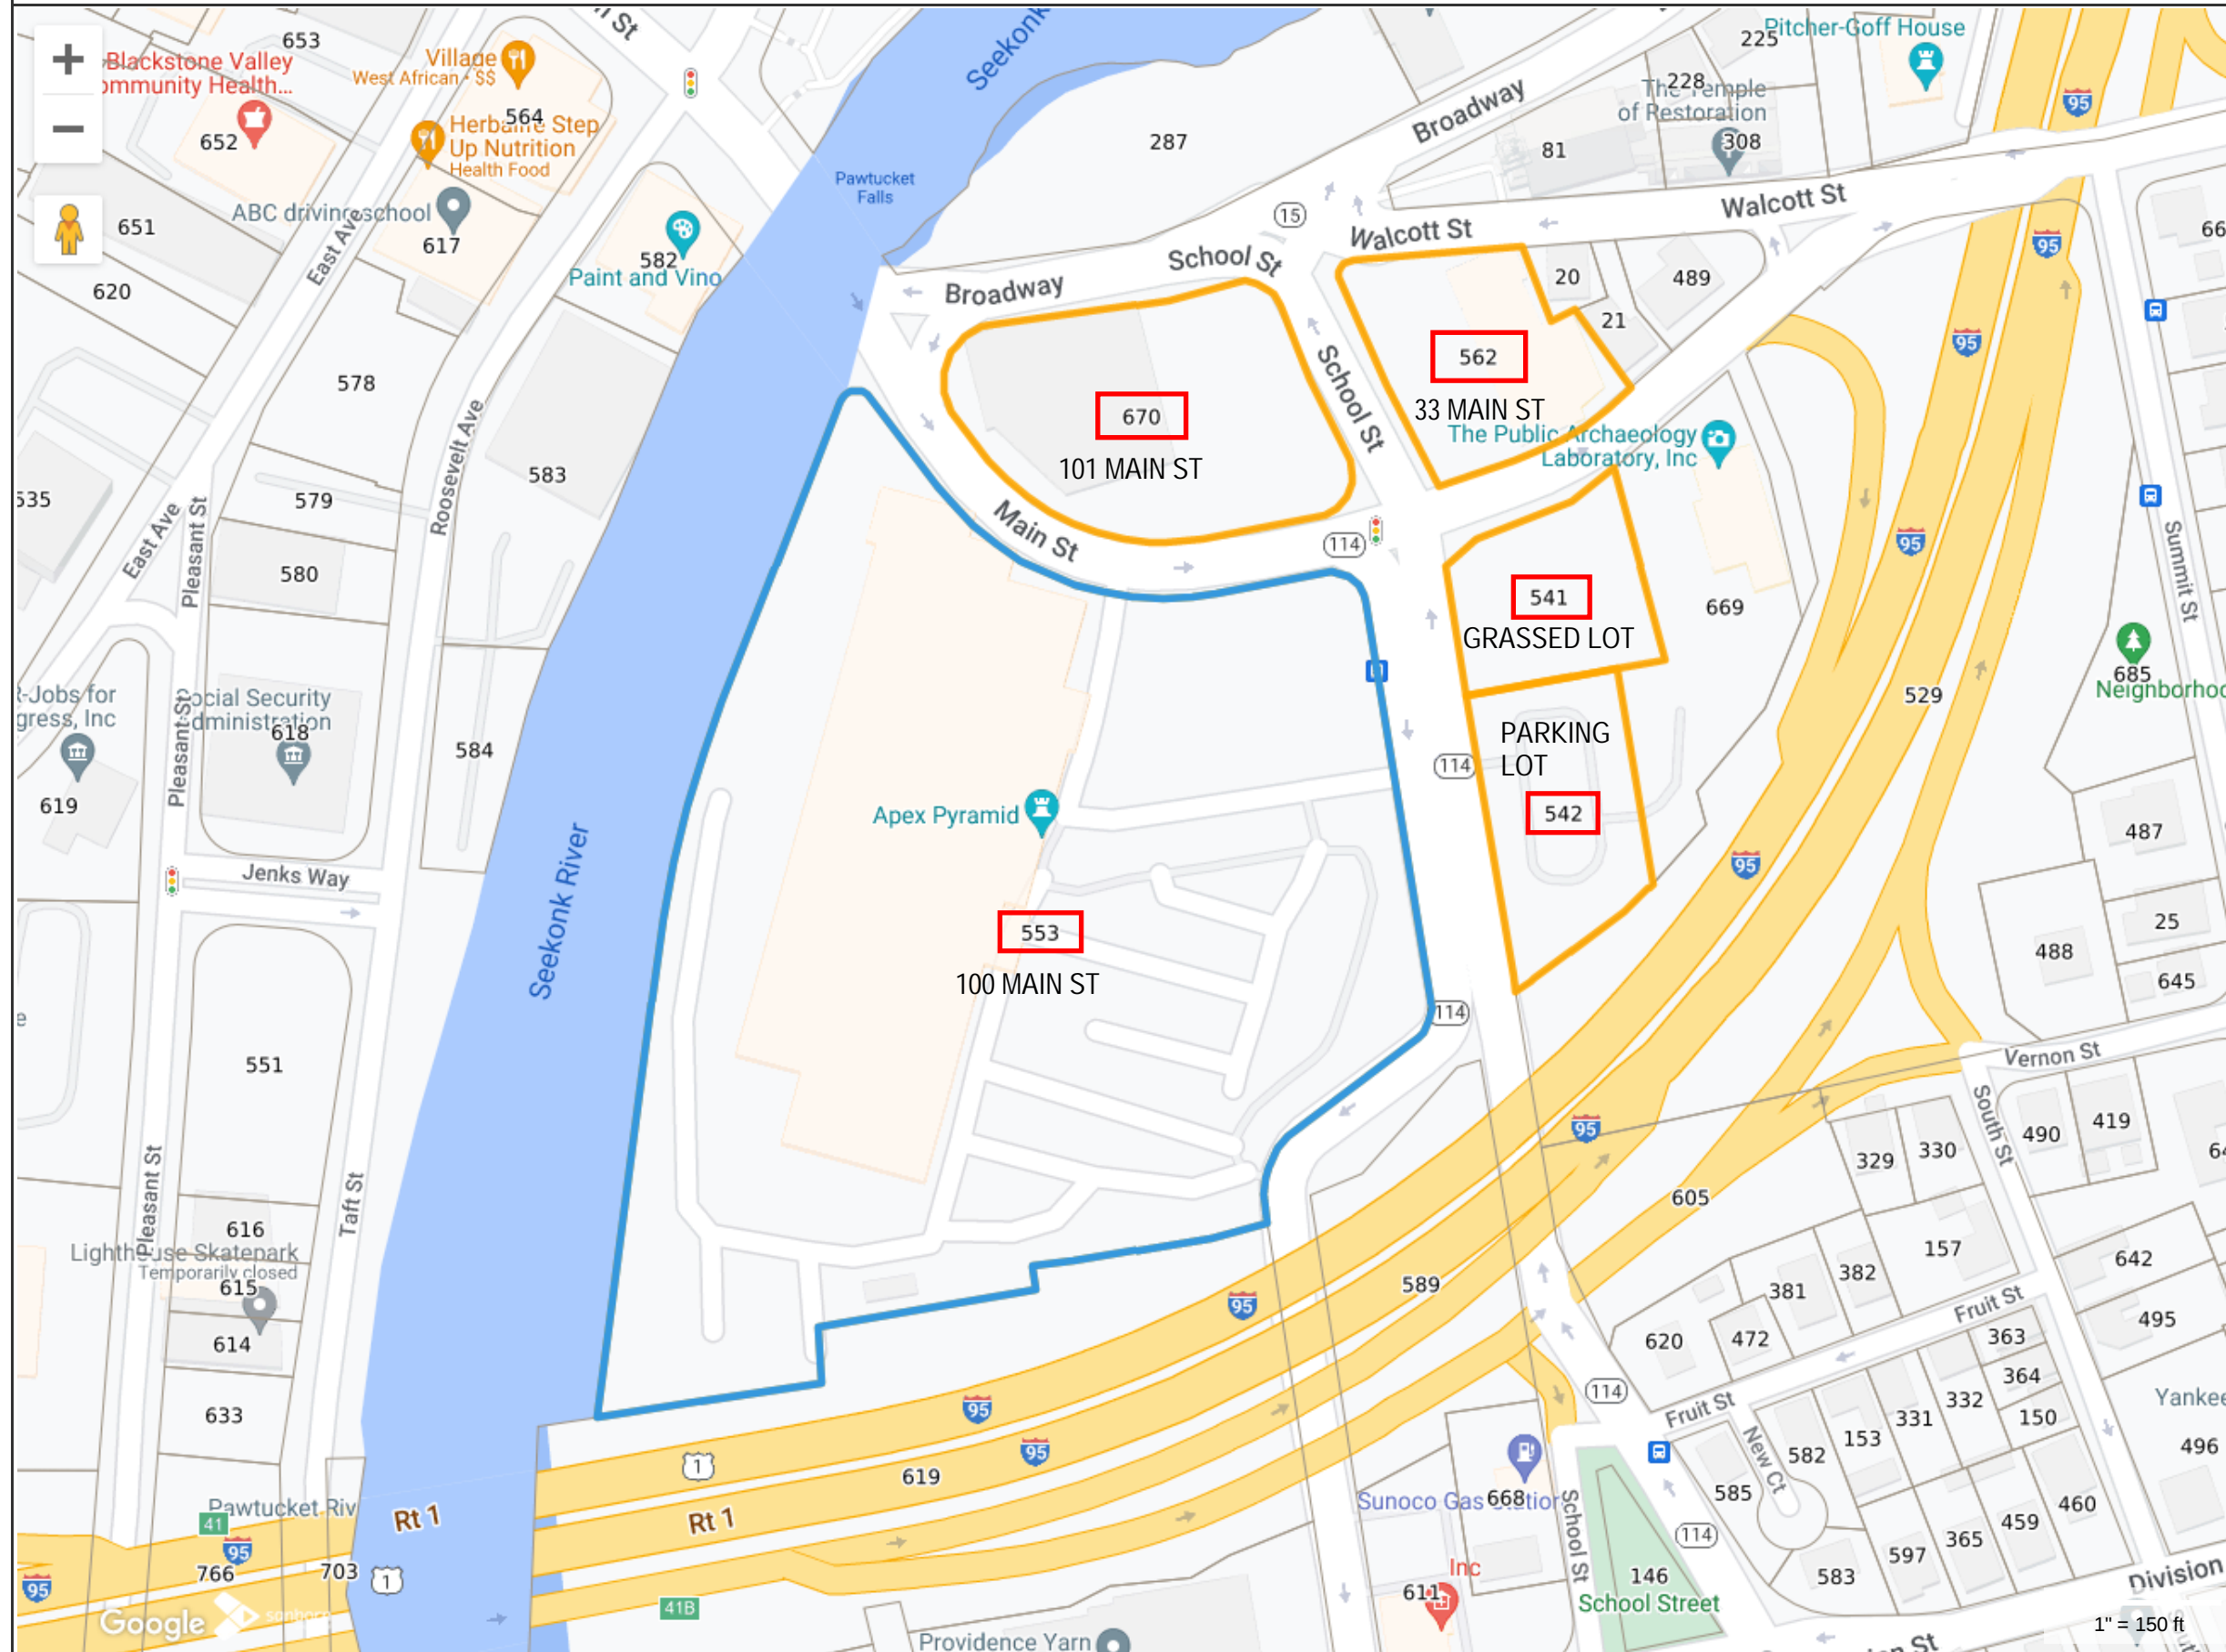

### 100 Main Street & associated properties

**Property Information**

Property ID 7178  
 Location 100 MAIN ST  
 Owner PAWTUCKET REDEVELOPMENT AGENCY

**MAP FOR REFERENCE ONLY  
 NOT A LEGAL DOCUMENT**

City of Pawtucket, RI makes no claims and no warranties, expressed or implied, concerning the validity or accuracy of the GIS data presented on this map.

Geometry updated 03/2024  
 Data updated 03/2024

Print map scale is approximate. Critical layout or measurement activities should not be done using this resource.

**LEGEND**

= Subject Property