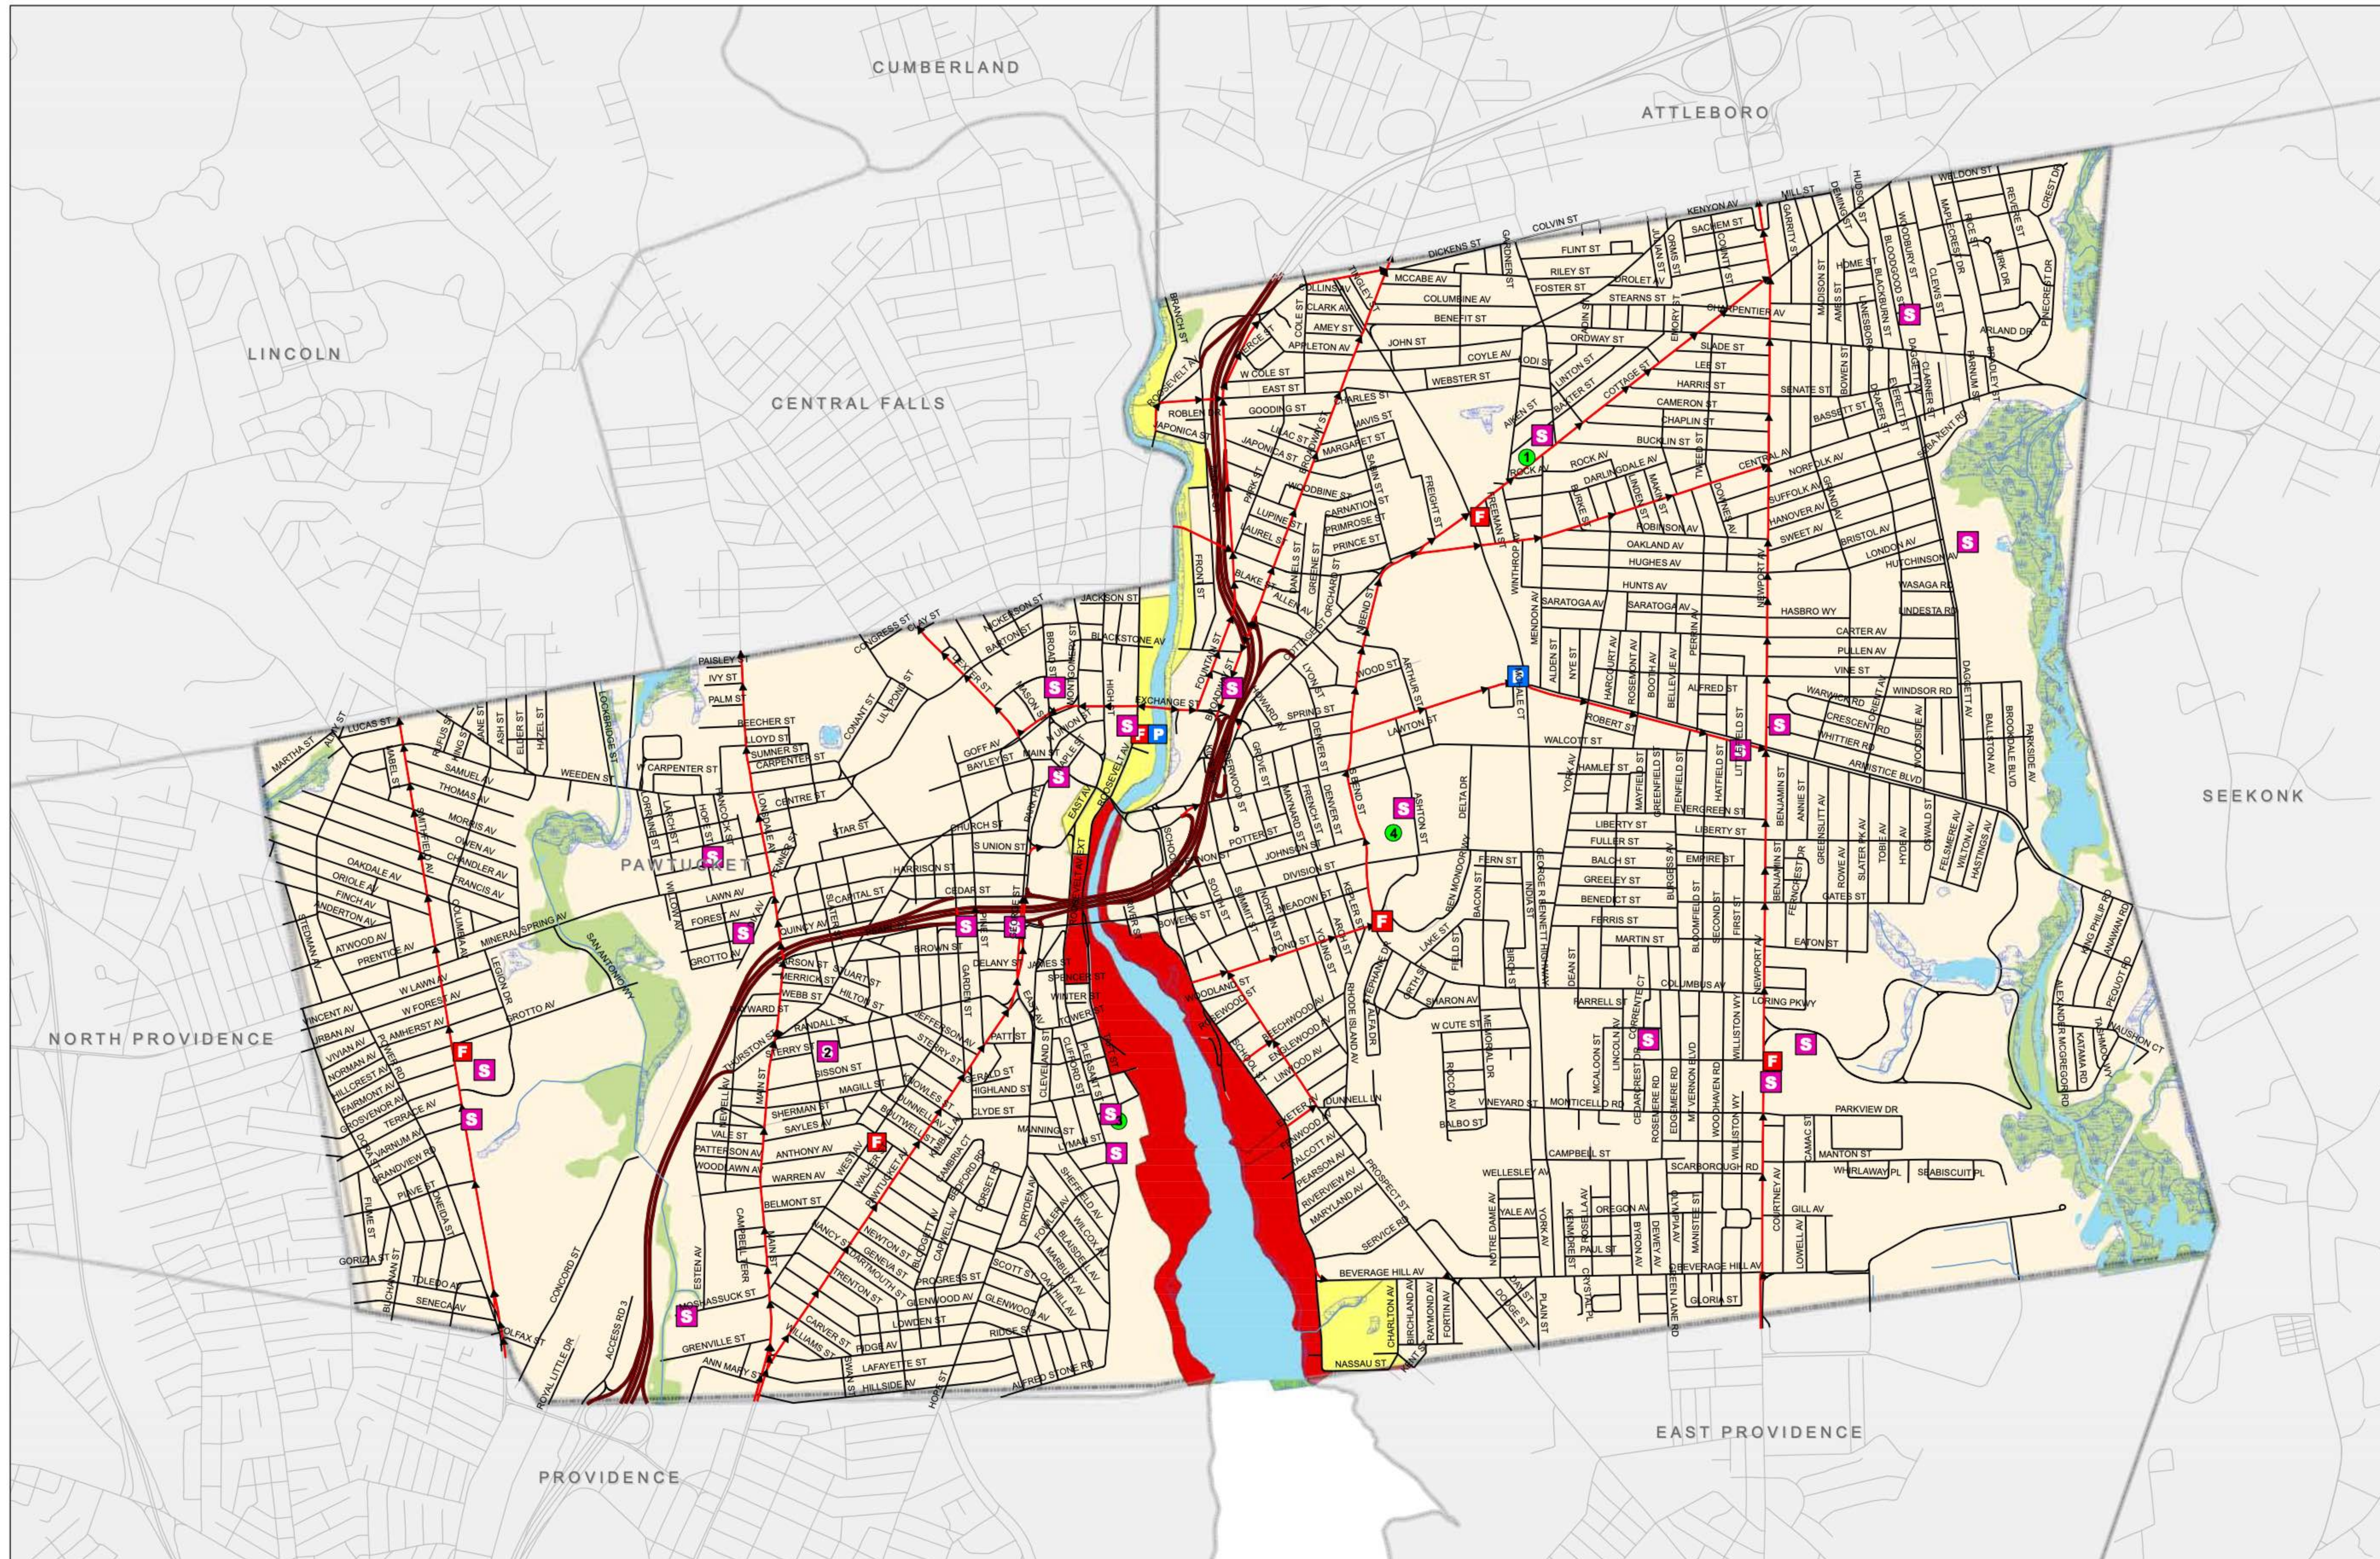

CITY OF PAWTUCKET

EMERGENCY SERVICES

Legend

- Fire Stations
- Police Stations
- Snow Ban Parking Locations
- Evacuation Routes

Emergency Shelters

- 1. Curvin-McCabe School
- 2. Elizabeth Baldwin School
- 3. Francis J Varieru School
- 4. Joseph Jenks School

Hurricane Evacuation Zones

- Category 1 or 2 Evacuation Zone
- Category 3 or 4 Evacuation Zone
- Hurricane Storm Surge Evacuation Area

This map has been prepared for administrative purposes only. No warranty, expressed or implied, is made by the City of Pawtucket, its data providers, or mapping contractors with respect to the present accuracy of the information provided hereon. The information shown does not constitute a land survey or legal description of land and is not intended to be used as such. All use of and reliance on this information shall be at the user's sole risk.